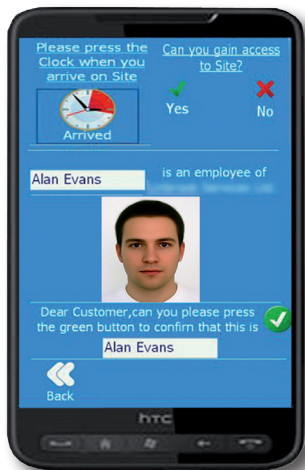

Support DeskPro

The Complete Solution for your Mobile Workforce Needs

Contact us for a Demonstration

 www.supportdeskpro.co.uk

 sales@clockworkit.co.uk

 0844 804 0950